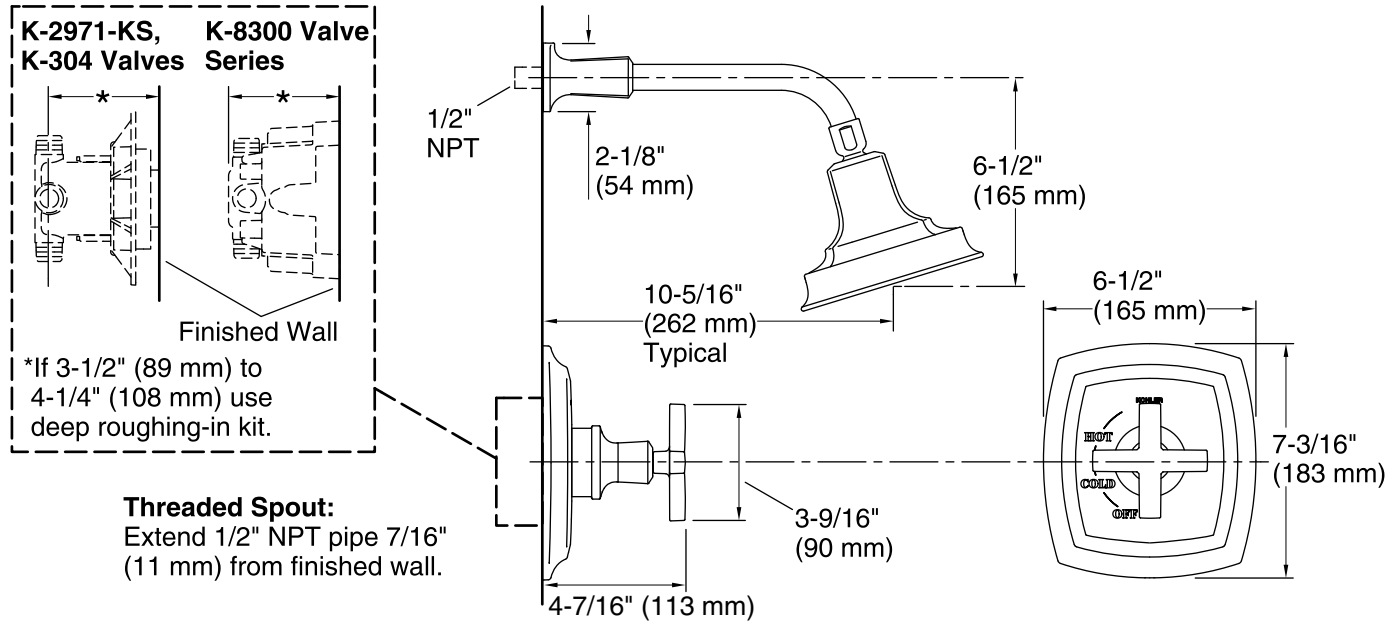

Technical Information

All product dimensions are nominal.

Showerhead/Body Spray:

Rated maximum flow: 2.5 gal/min (9.5 l/min)

Pressure: 80 psi (5.5 bar)

Notes

Install the product according to the installation guide.

NOTICE: Risk of product damage. Long screws, for installing trim, can damage the K-2971-KS valve. Consult the trim installation guide to verify if the thin wall installation kit (88526) is needed.