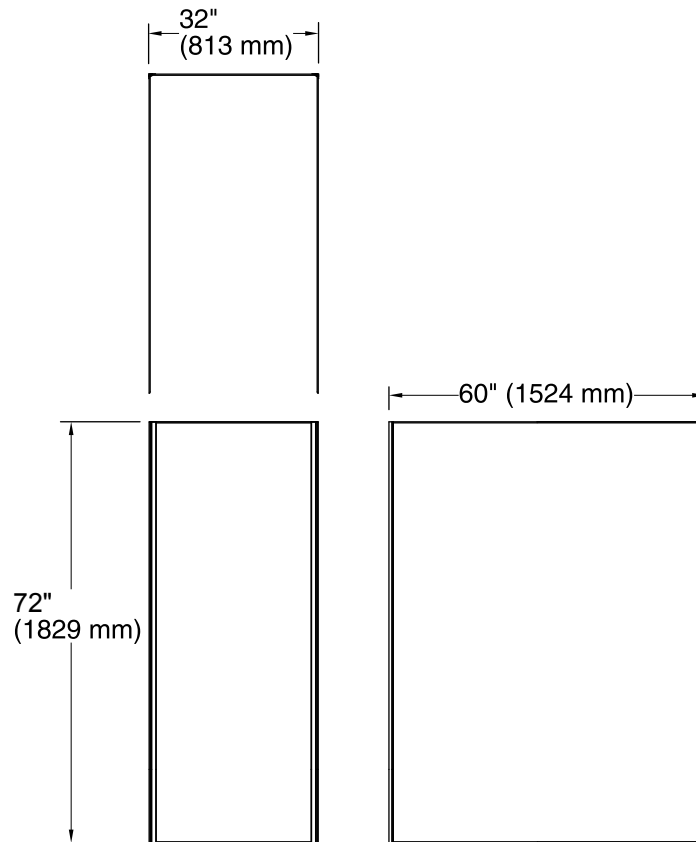

### Installation

- In-field trimmable.
- Adheres to water-resistant wallboard.
- For a 60" x 32" x 72" three-wall alcove or smaller.
- Intended for following use – residential (single family & multifamily) and hotel guest rooms.

### Included Components

Product consists of:

- K-97608 60"x72" Wall Panel
- K-97605 32"x72" Wall Panel
- K-97605 32"x72" Wall Panel
- K-97635 96" Corner Joint

### Technical Information

All product dimensions are nominal.

Installation: Three-wall alcove