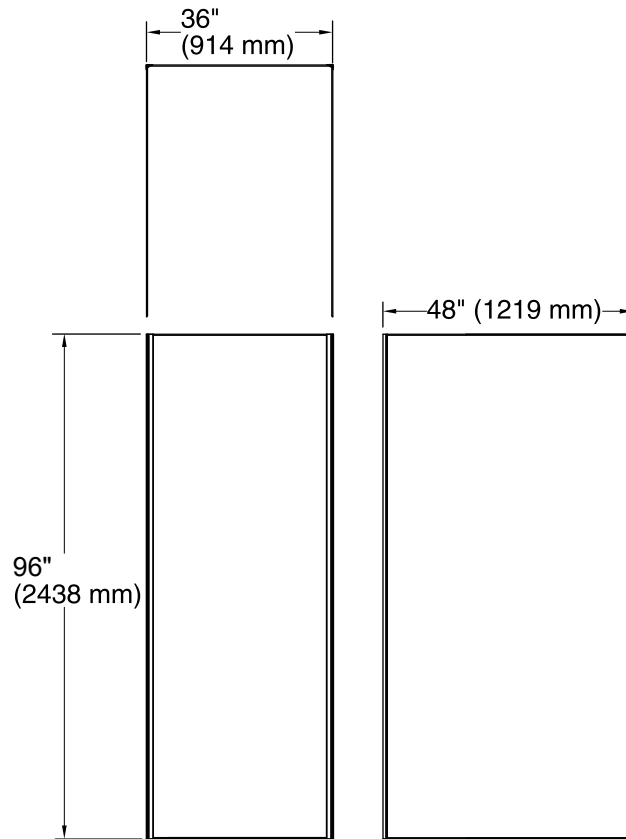

### Features

- Includes two 36" x 96" walls, one 48" x 96" wall, and two 96" corner joints.
- No need to install trim. Factory-installed edge provides a finished look for walls.
- Joint system hides caulk and silicone, leaving fewer places for mold to grow and simplifying cleaning.
- Coordinates with Choreograph shower accessories and storage (sold separately).

### Installation

- In-field trimmable.
- Adheres to water-resistant wallboard.
- For a 48" x 36" x 96" three-wall alcove or smaller.
- Intended for following use – residential (single family & multifamily) and hotel guest rooms.

### Included Components

Product consists of:

- K-97603 48"x96" Wall Panel
- K-97601 36"x96" Wall Panel
- K-97601 36"x96" Wall Panel
- K-97635 96" Corner Joint

### Technical Information

All product dimensions are nominal.

Installation: Three-wall alcove