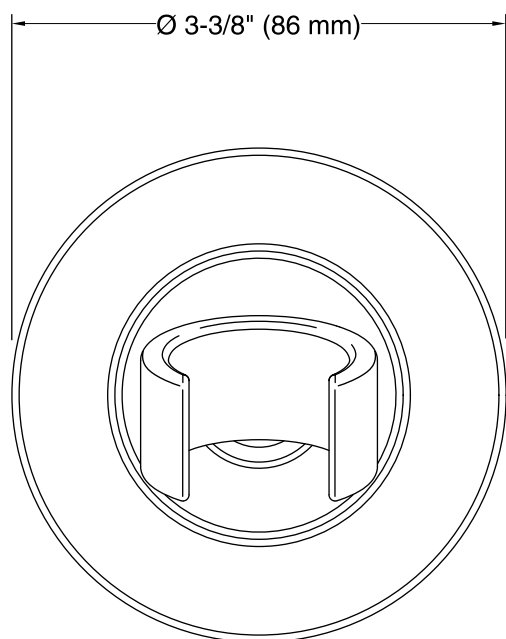

Features

- Bracket pivots and rotates to position handshower at desired angle.
- Coordinates with Purist and Stillness faucets and accessories.

Material

- Brass construction.
- KOHLER finishes resist corrosion and tarnishing.

Technical Information

All product dimensions are nominal.

Notes

Install this product according to the installation guide.