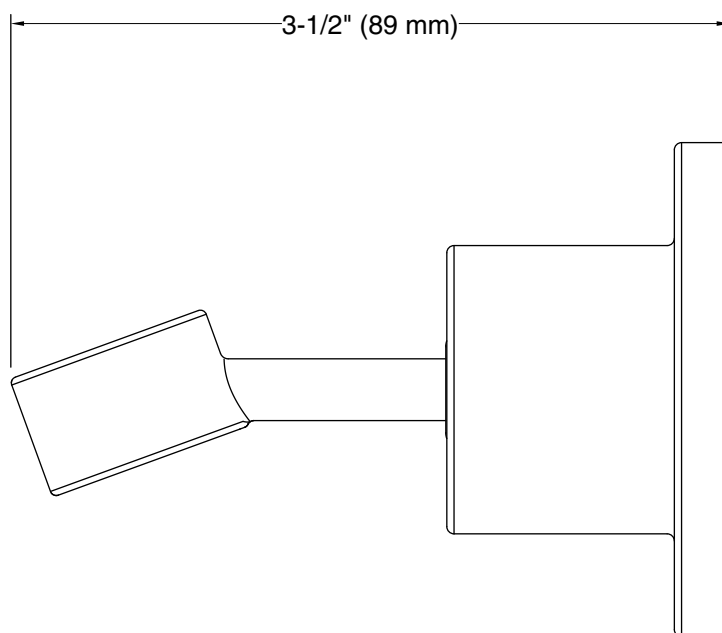

Features

- Bracket pivots and rotates to position handshower at desired angle.
- Coordinates with Purist and Stillness faucets and accessories.

Material

- Brass construction.
- KOHLER finishes resist corrosion and tarnishing.

Technical Information

All product dimensions are nominal.

Notes

Install this product according to the installation guide.