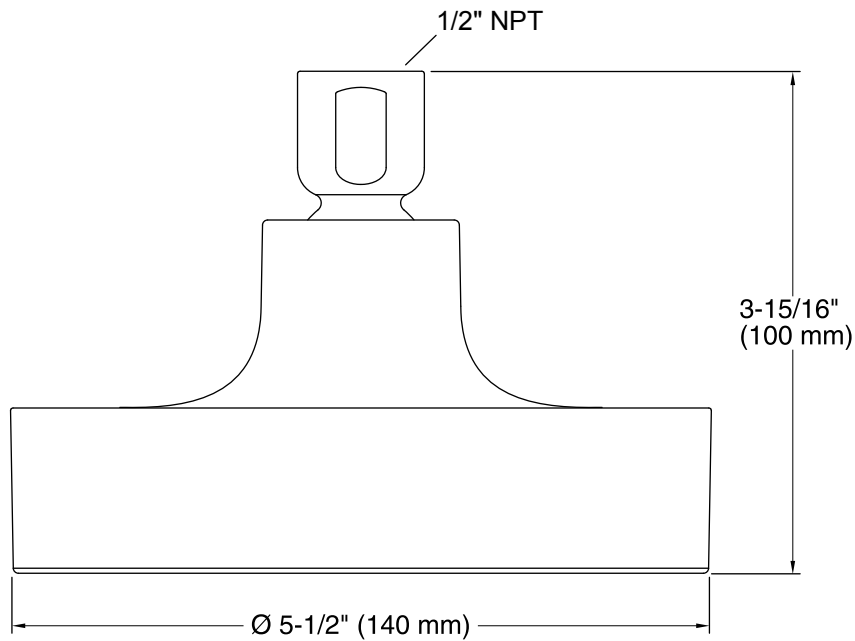

Features

- Katalyst® air-induction technology maximizes the air/water mix for a powerful, even flow.
- Optimized sprayface with 66 nozzles delivers a more focused coverage of large water droplets.
- Minimizes wasteful overspray and increases cleaning and hair-rinsing performance.
- MasterClean™ sprayface with translucent nozzles is easy to clean.
- 2.5 gpm (gallons per minute) flow rate.
- 1/2-inch NPT connection.
- Coordinates with Purist faucets and accessories.
- Showerarm and flange not included.

Material

- KOHLER finishes resist corrosion and tarnishing.

Installation

- Wall-mount

Optional Products/Accessories

- K-933 Shower Arm and Flange
- K-934 Shower Arm and Flange

Codes/Standards

ASME A112.18.1/CSA B125.1
DOE - Energy Policy Act 1992

Technical Information

All product dimensions are nominal.

Handshower:

Pressure: 80 psi (5.5 bar)

Showerhead/Body Spray:

Rated maximum flow: 2.5 gal/min (9.5 l/min)

Pressure: 80 psi (5.5 bar)

Notes