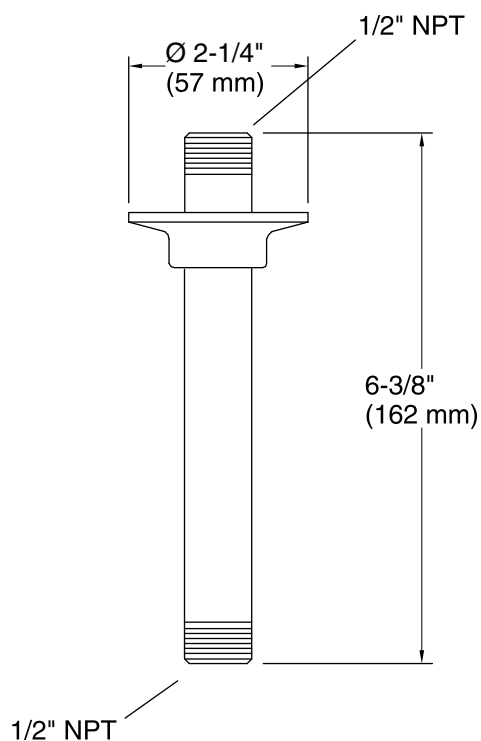

Features

- 1/2" NPT connection.
- For use with overhead rainheads.
- 6" (152 mm) shower arm.

Material

- Brass construction.
- KOHLER finishes resist corrosion and tarnishing.

Installation

- Ceiling-mount

Codes/Standards

Technical Information

All product dimensions are nominal.

Notes

Install this product according to the installation instructions.