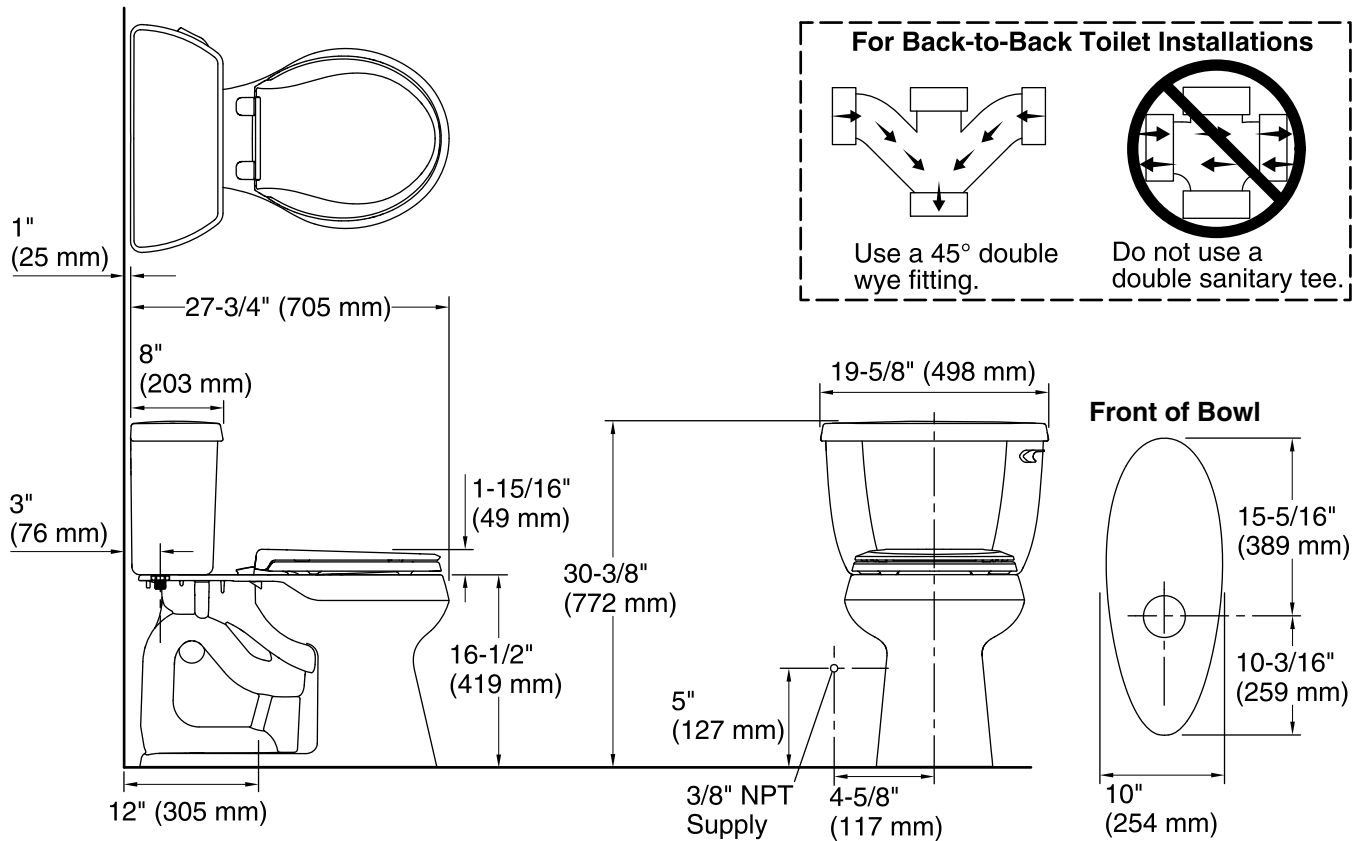

## Features

- Two-piece toilet.
- Round-front bowl offers an ideal solution for smaller baths and powder rooms.
- Comfort Height® feature offers chair-height seating that makes sitting down and standing up easier for most adults.
- 1.28 gallons per flush (gpf).
- Right-hand Polished Chrome trip lever included.
- Combination consists of the K-4436-RA tank and the K-5393 bowl.

## Installation

- Standard 12-inch rough-in.
- Three-bolt installation.
- Seat and supply line not included.

## Technical Information

All product dimensions are nominal.

Toilet type: Two-piece, Floor-mount

Waste Outlet: Floor

Bowl shape: Round-front

Flush type: Class Five®

Trap passageway: 2-1/8" (54 mm)

Water Consumption

Full: 1.28 gpf (4.8 lpf)

Water surface size: 10-1/2" x 8-1/4" (267 mm x 210 mm)

Rim to water surface: 5-3/8" (137 mm)

Rough-in: 12" (305 mm)

Seat-mounting holes: 5-1/2" (140 mm)