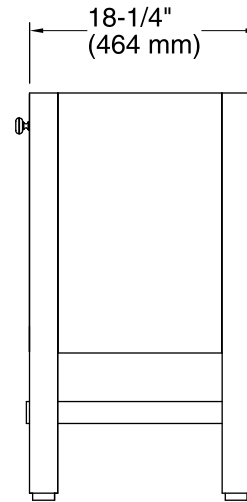

Features

- Finishes resist moisture, scratches, and stains.
- Three-way adjustable slow-close door hinges with 100-degree opening capability for easy cabinet access.
- Includes decorative cabinet hardware.
- Combines with the K-2979 Tresham integrated sink (sold separately) for a complete vanity.
- Coordinates with the K-2684 Tresham tall storage tower and K-2607 Tresham pull-out bridge (sold separately, only available in Woodland (-F69) finish).
- Coordinates with other products in the Tresham collection.

Technical Information

All product dimensions are nominal.

Notes

Install this product according to the installation guide.

Select the type of fastener based on the wall material. A minimum 500 lb (227 kg) load bearing fastener is recommended.