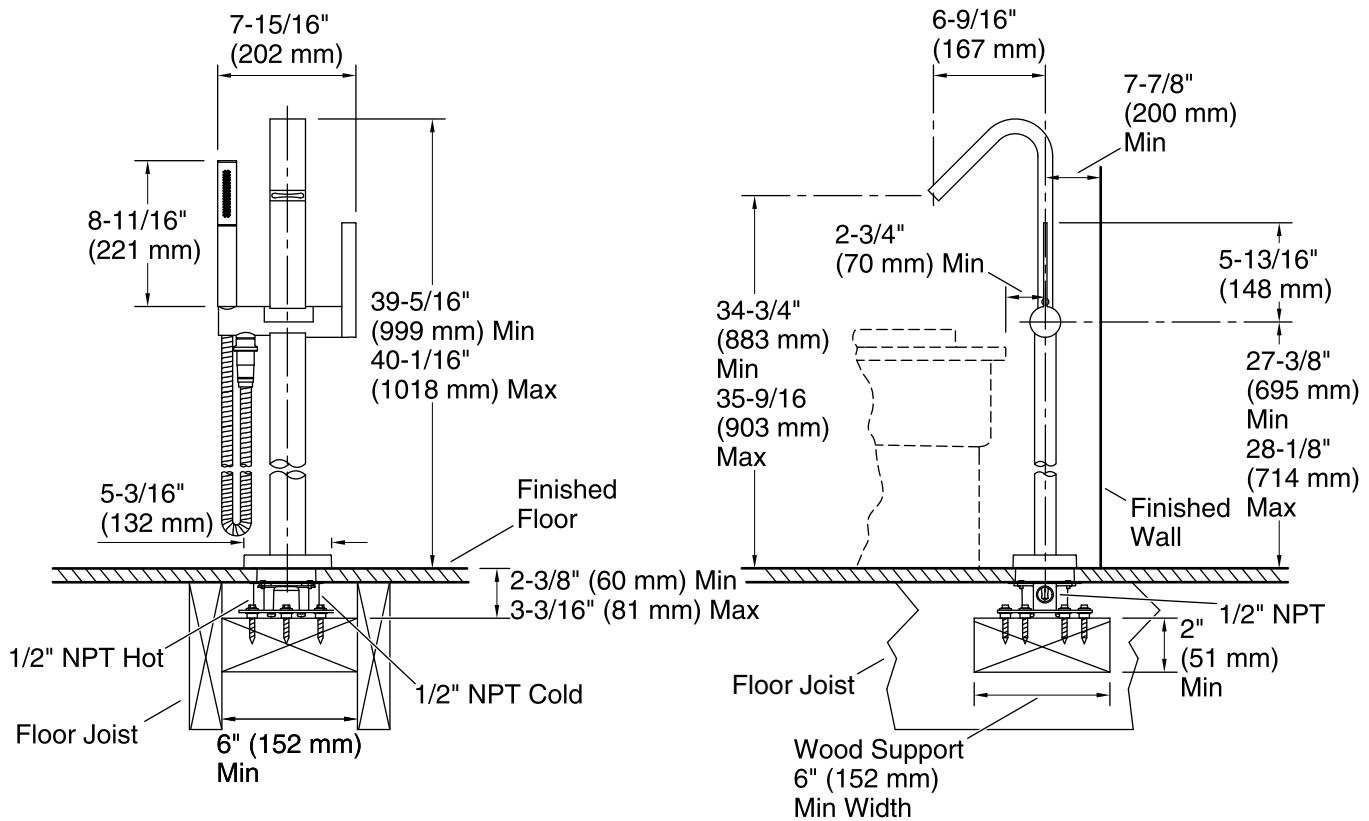

Features

- Single lever handle allows for both on/off activation and temperature setting.
- KOHLER ceramic disc valves exceed industry longevity standards for a lifetime of durable performance.
- Includes Shift® handshower and 60-inch shower hose.
- 7 gpm (gallons per minute) at 45 PSI.
- 1.75 gpm (gallons per minute) flow rate for handshower.
- Requires K-97343 mounting-block.
- Coordinates with Loure® faucets, accessories and showering components to complete your bathroom.

CP Polished Chrome

SN Vibrant® Polished Nickel

BN Vibrant® Brushed Nickel

Technical Information

All product dimensions are nominal.

Faucet:

Flow rate: 7 gal/min (26.5 l/min)
 Pressure: 45 psi (3.1 bar)
 Valve body: Composite
 Drain included: No

Spout:

Spout reach: 6-5/8" (168 mm)

Handshower:

Rated maximum flow: 1.75 gal/min (6.6 l/min)
 Pressure: 80 psi (5.5 bar)

Notes

Install this product according to the installation guide.

Adequate floor support is required. The wood support must be a minimum of 2" (51 mm) thick by 6" (152 mm) wide. 2x6 lumber is NOT adequate for this application.