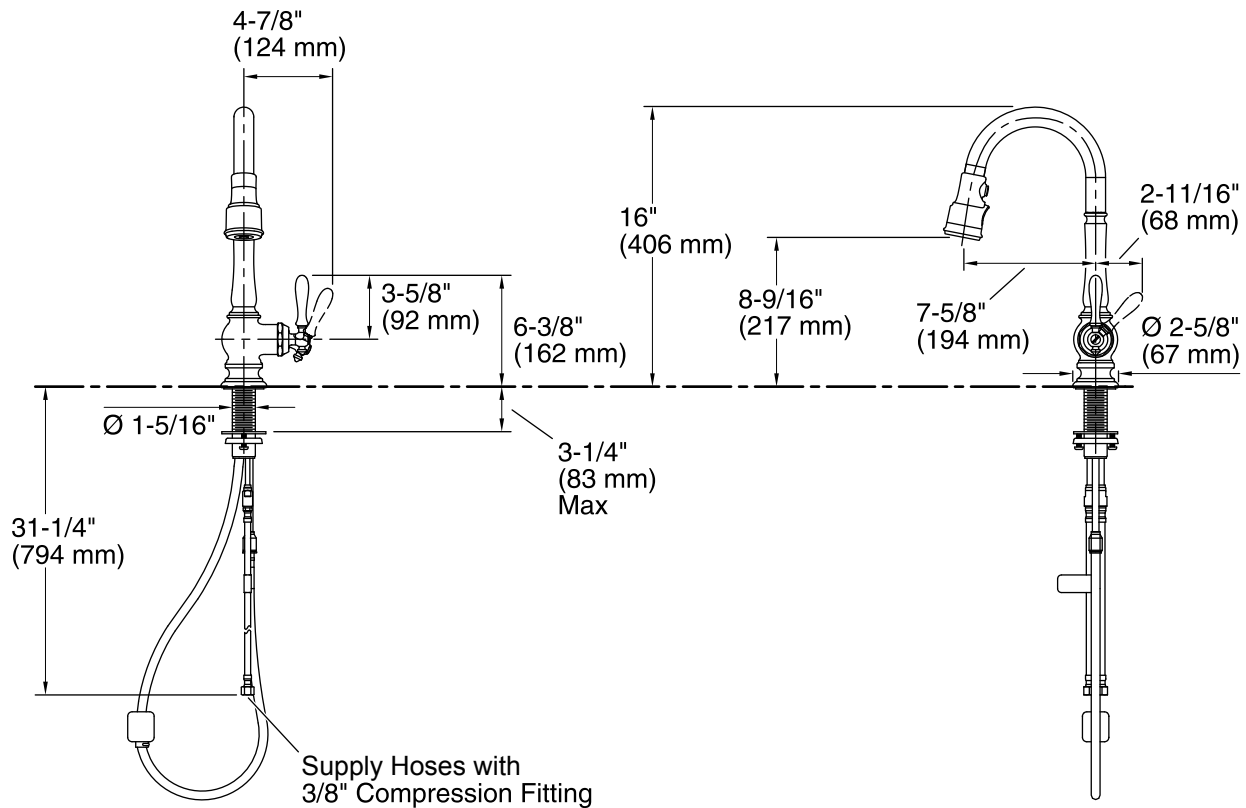

Features

- Unique three-function pull-down sprayhead allows you to tackle tasks such as cleaning, rinsing and filling with Sweep® Spray, BerrySoft® spray, and aerated stream.
- DockNetik®, a magnetic docking system located within the spout, smoothly glides and securely locks the sprayhead into place.
- Ceramic disc valves exceed industry longevity standards, ensuring durable performance for life.
- ProMotion® technology's light, quiet braided hose and swiveling ball joint make the pull-down sprayhead easier and more comfortable to use.
- MasterClean™ sprayface features an easy-to-clean surface that withstands mineral buildup.
- High-arch 360° rotating spout offers superior clearance for filling pots and cleaning.
- Single lever handle is simple to use and makes adjusting water temperature easy.
- Temperature memory allows faucet to be turned on and off at the temperature set during prior usage.
- For single-hole installation. (3-hole escutcheon available, sold separately model number K-99272.)
- Flexible connections for easy installation.
- 1.5 gal/min (5.7 l/min) maximum flow rate [max at 60 psi (4.14 bar)]

Adapters, Rough-in and Extension Kits

1012715 Range: 3-1/4" (83 mm) - 5-3/8" (137 mm)

Recommended Products/Accessories

1167289 1.5 GPM [5.7 l/min] Low Flow Kit
 K-99272 Three-Hole Kitchen Faucet Escutcheon
 K-77685 Single-Cartridge Water Filtration System
 K-77686 Double-Cartridge Water Filtration System
 K-77687 single replacement filter cartridge
 K-77688 Replacement Filter Cartridges, Two-Pack

Technical Information

All product dimensions are nominal.

Faucet:

Flow rate: 1.5 gal/min (5.7 l/min)

Pressure: 60 psi (4.1 bar)

Spout:

Spout reach: 7-5/8" (193 mm)

Notes