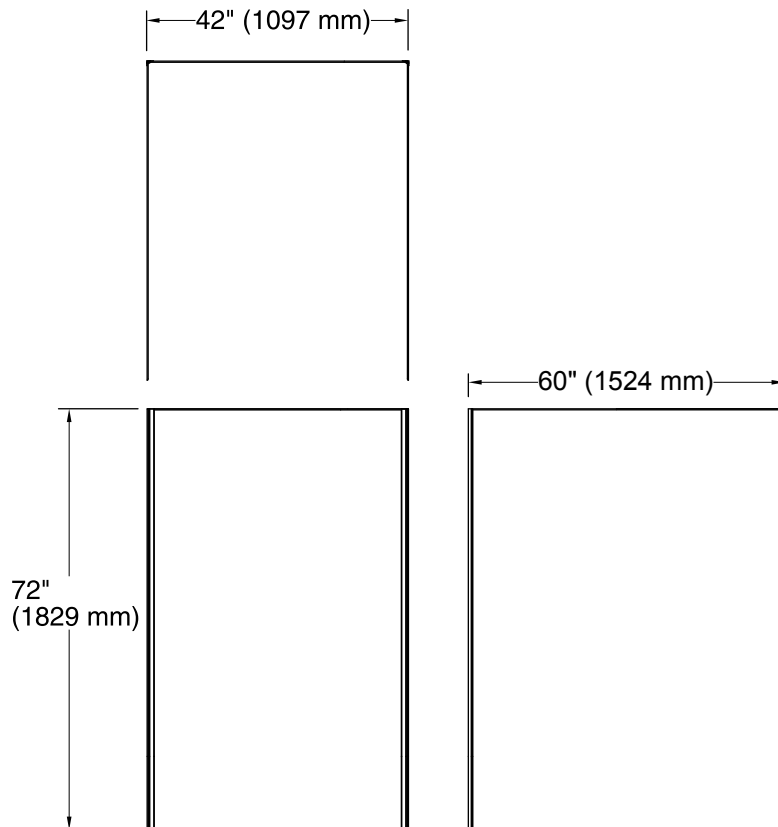

### Included Components

Product consists of:

K-97608 60"x72" Wall Panel  
 K-97607 42"x72" Wall Panel  
 K-97607 42"x72" Wall Panel  
 K-97635 96" Corner Joint

### Technical Information

All product dimensions are nominal.

Installation: Three-wall alcove

Material Thickness: 3/16" (5 mm)