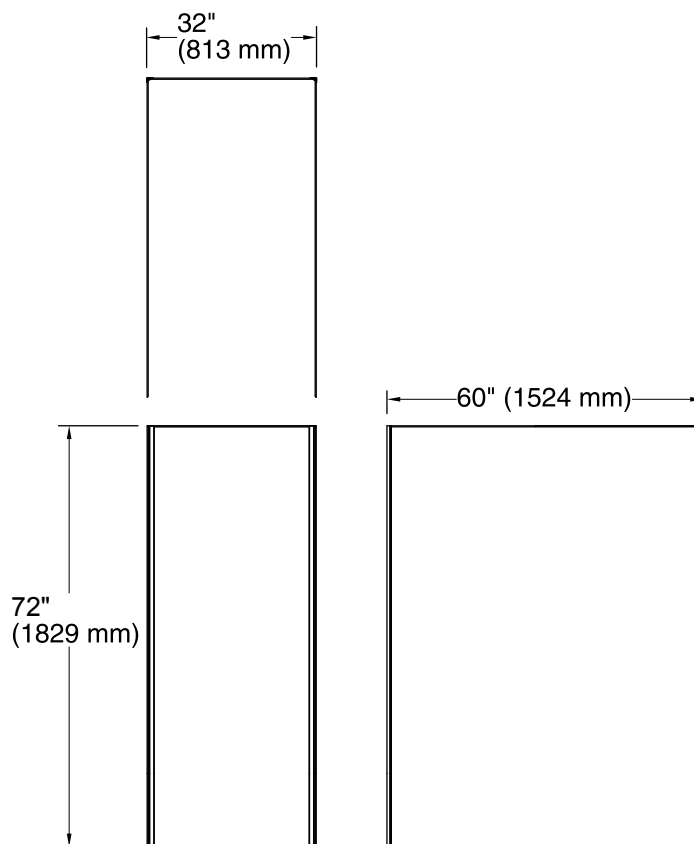

### Installation

- In-field trimmable.
- Adheres to water-resistant wallboard.
- For a 60" x 32" x 72" three-wall alcove or smaller.
- Intended for following use – residential (single family & multifamily) and hotel guest rooms.

### Included Components

Product consists of:

K-97608 60"x72" Wall Panel  
 K-97605 32"x72" Wall Panel  
 K-97605 32"x72" Wall Panel  
 K-97635 96" Corner Joint

### Technical Information

All product dimensions are nominal.

Installation: Three-wall alcove

Material Thickness: 3/16" (5 mm)