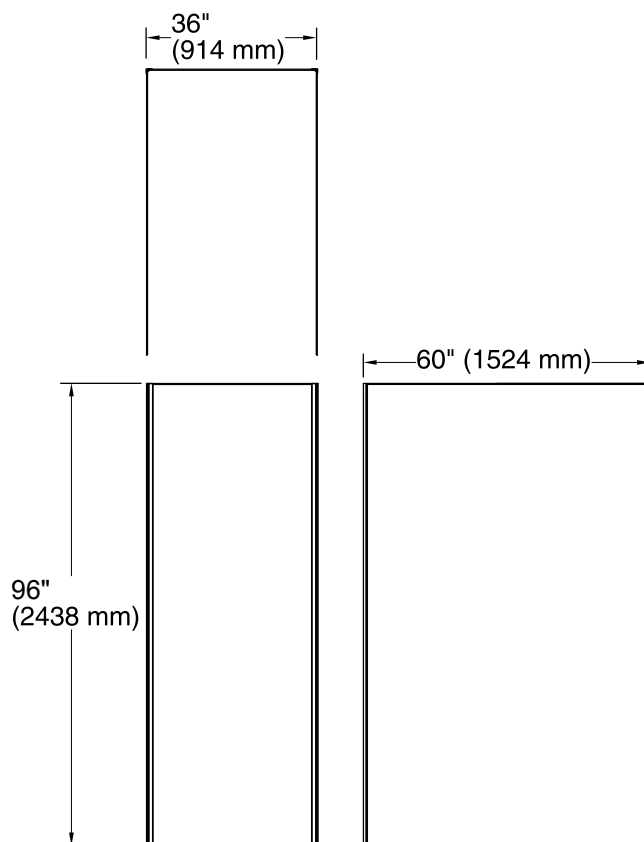

Features

- Includes two 36" x 96" walls, one 60" x 96" wall, and two 96" corner joints.
- No need to install trim. Factory-installed edge provides a finished look for walls.
- Joint system hides caulk and silicone, leaving fewer places for mold to grow and simplifying cleaning.
- Coordinates with Choreograph shower accessories and storage (sold separately).

Installation

- In-field trimmable.
- Adheres to water-resistant wallboard.
- For a 60" x 36" x 96" three-wall alcove or smaller.
- Intended for following use – residential (single family & multifamily) and hotel guest rooms.

Included Components

Product consists of:

K-97604 60"x96" Wall Panel
 K-97601 36"x96" Wall Panel
 K-97601 36"x96" Wall Panel
 K-97635 96" Corner Joint

Codes/Standards

ASTM E162
 ASTM E662

KOHLER® Limited Warranty – Choreograph™ Walls and Accessories

Technical Information

All product dimensions are nominal.

Installation: Three-wall alcove

Material Thickness: 3/16" (5 mm)

Notes

Measure your actual product for rough-in details.

Install this product according to the installation instructions.