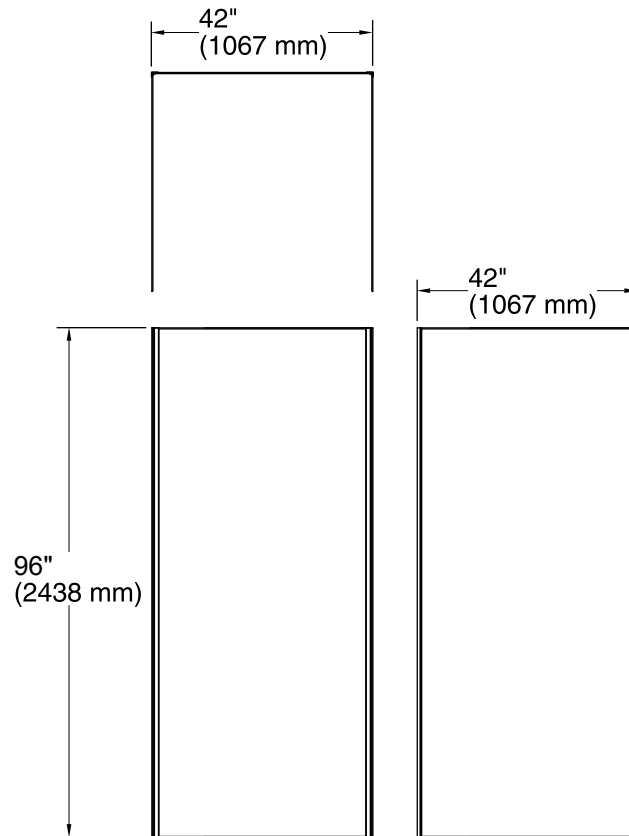

Features

- Includes three 42" x 96" walls and two 96" corner joints.
- No need to install trim. Factory-installed edge provides a finished look for walls.
- Joint system hides caulk and silicone, leaving fewer places for mold to grow and simplifying cleaning.
- Coordinates with Choreograph shower accessories and storage (sold separately).

Installation

- In-field trimmable.
- Adheres to water-resistant wallboard.
- For a 42" x 42" x 96" three-wall alcove or smaller.
- Intended for following use – residential (single family & multifamily) and hotel guest rooms.

Included Components

Product consists of:

K-97602 42"x96" Wall Panel
 K-97602 42"x96" Wall Panel
 K-97602 42"x96" Wall Panel
 K-97635 96" Corner Joint

Codes/Standards

ASTM E162
 ASTM E662

KOHLER® Limited Warranty – Choreograph™ Walls and Accessories

Technical Information

All product dimensions are nominal.

Installation: Three-wall alcove

Material Thickness: 3/16" (5 mm)

Notes

Measure your actual product for rough-in details.

Install this product according to the installation instructions.