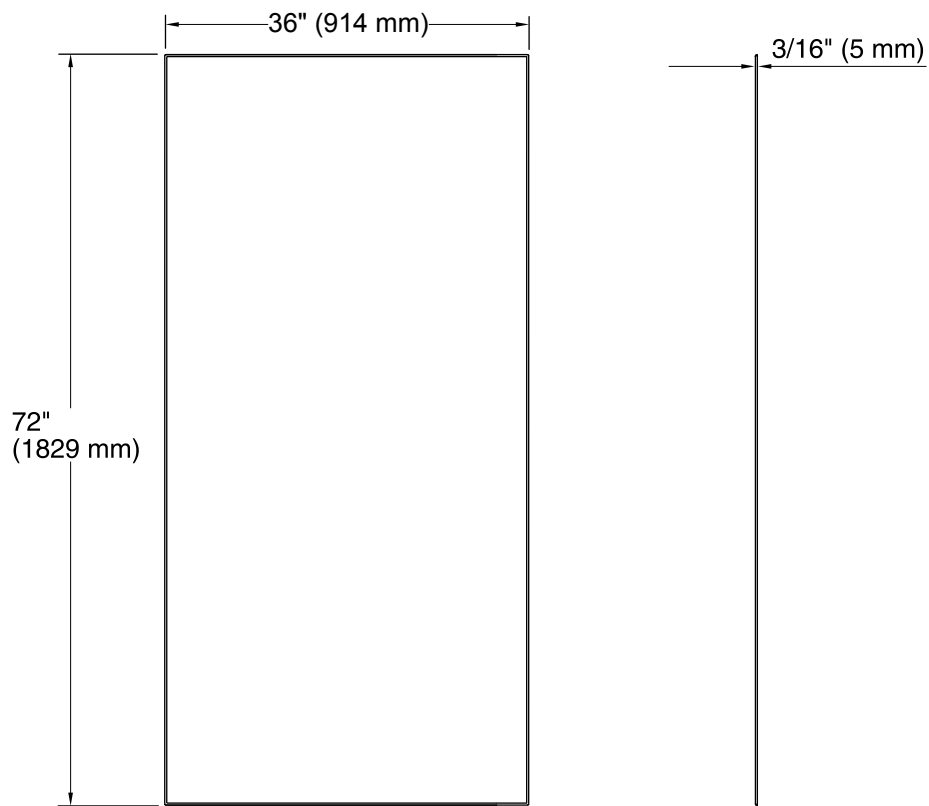

Technical Information

All product dimensions are nominal.

Installation: Individual wall

Material Thickness: 3/16" (5 mm)

Notes

Measure your actual product for rough-in details.

Install this product according to the installation instructions.