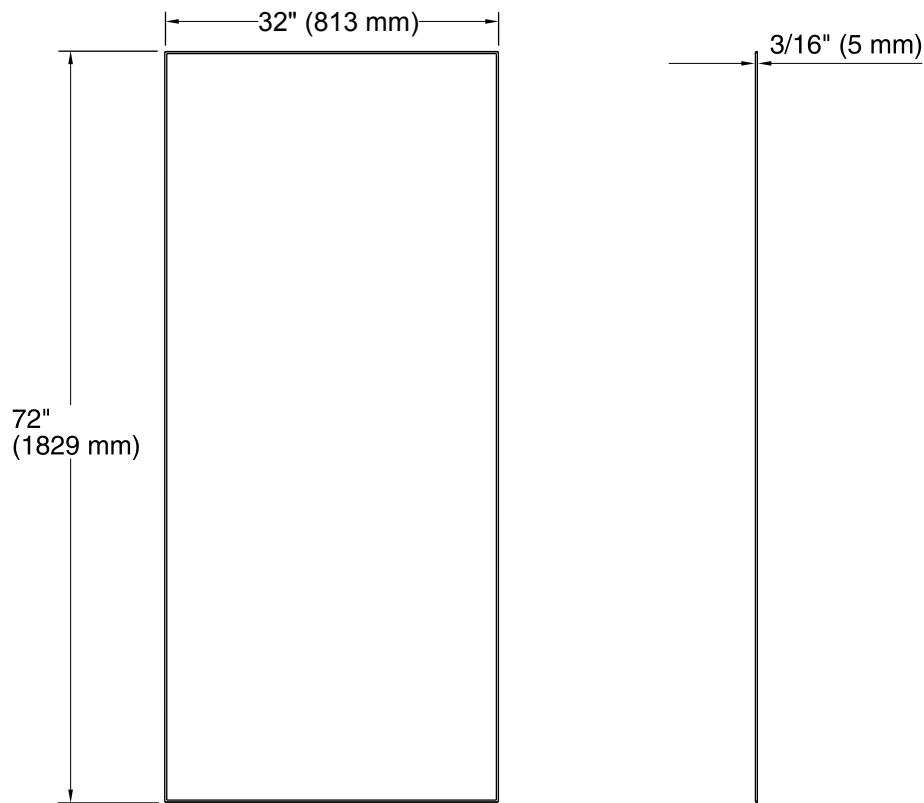

Technical Information

All product dimensions are nominal.

Installation: Individual wall

Material Thickness: 3/16" (5 mm)

Notes

Measure your actual product for rough-in details.

Install this product according to the installation instructions.