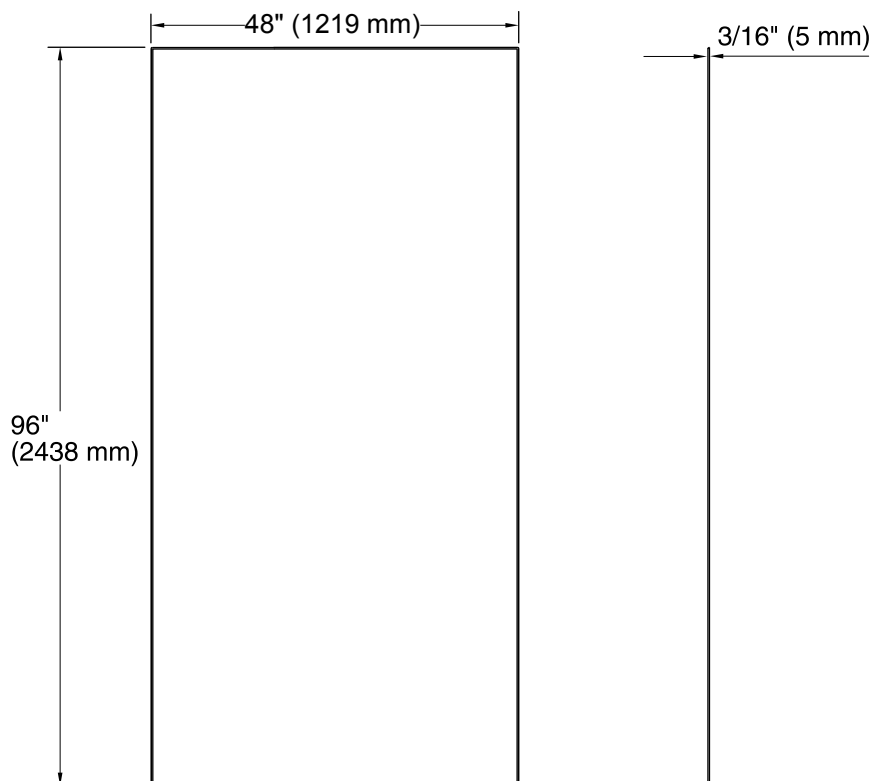

Technical Information

All product dimensions are nominal.

Installation: Individual wall

Material Thickness: 3/16" (5 mm)

Notes

Measure your actual product for rough-in details.

Install this product according to the installation instructions.