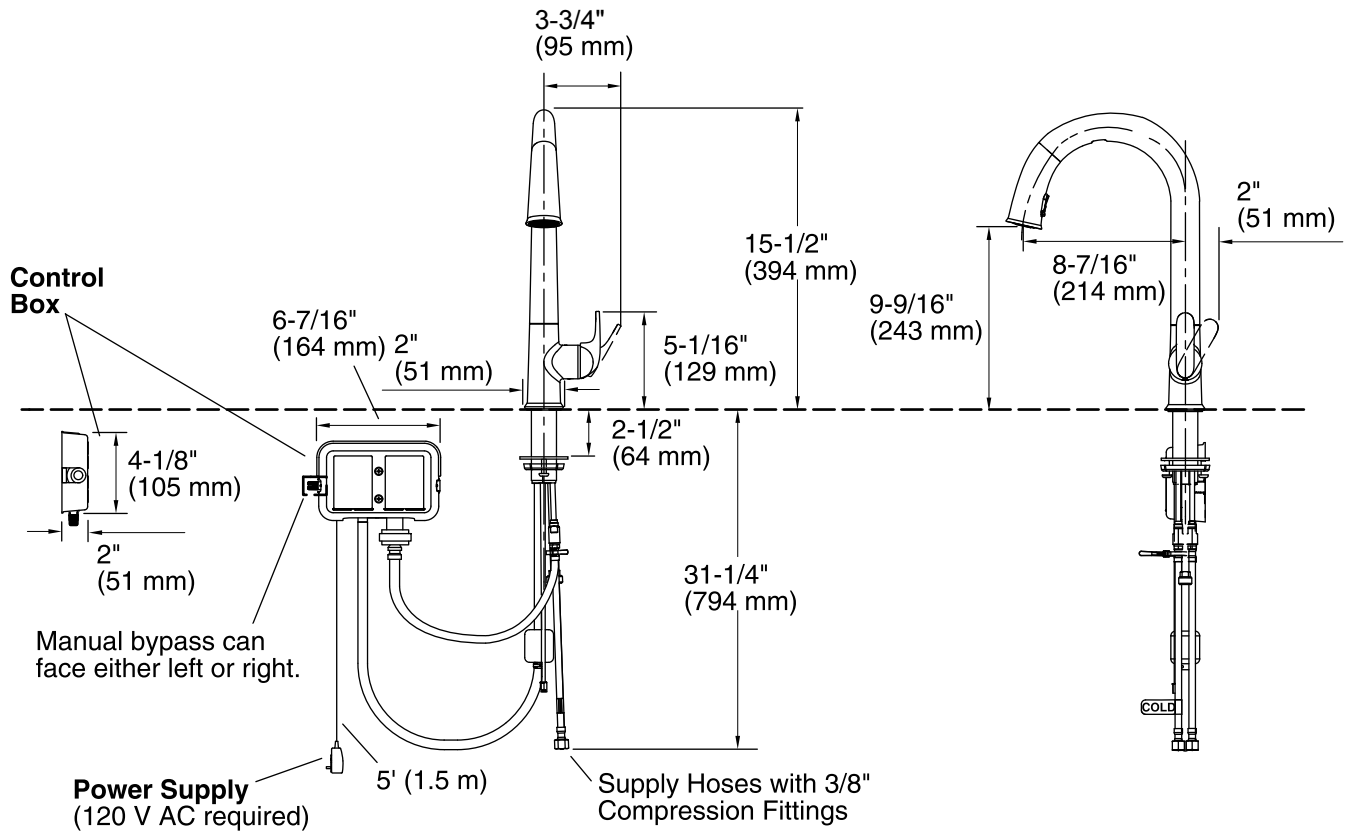

Required Electrical Service

One circuit required, protected with Class A Ground-Fault Circuit-Interrupter (GFCI). Outside North America, this device may be known as a Residual Current Device (RCD).

120 V

Technical Information

All product dimensions are nominal.

Power source: Plug - AC, included

Faucet:

Flow rate: 1.5 gal/min (5.7 l/min)

Pressure: 60 psi (4.1 bar)

Spout:

Spout reach: 8-7/16" (214 mm)

Notes

Install this product according to the installation guide.

REQUIRED: Unswitched power outlet (120 V AC) located below the sink and within 5' (1.5 m) of the control box. (Garbage disposals typically use switched outlets and are not recommended.)

ADA, CSA B651 compliant when installed to the specific requirements of these regulations.