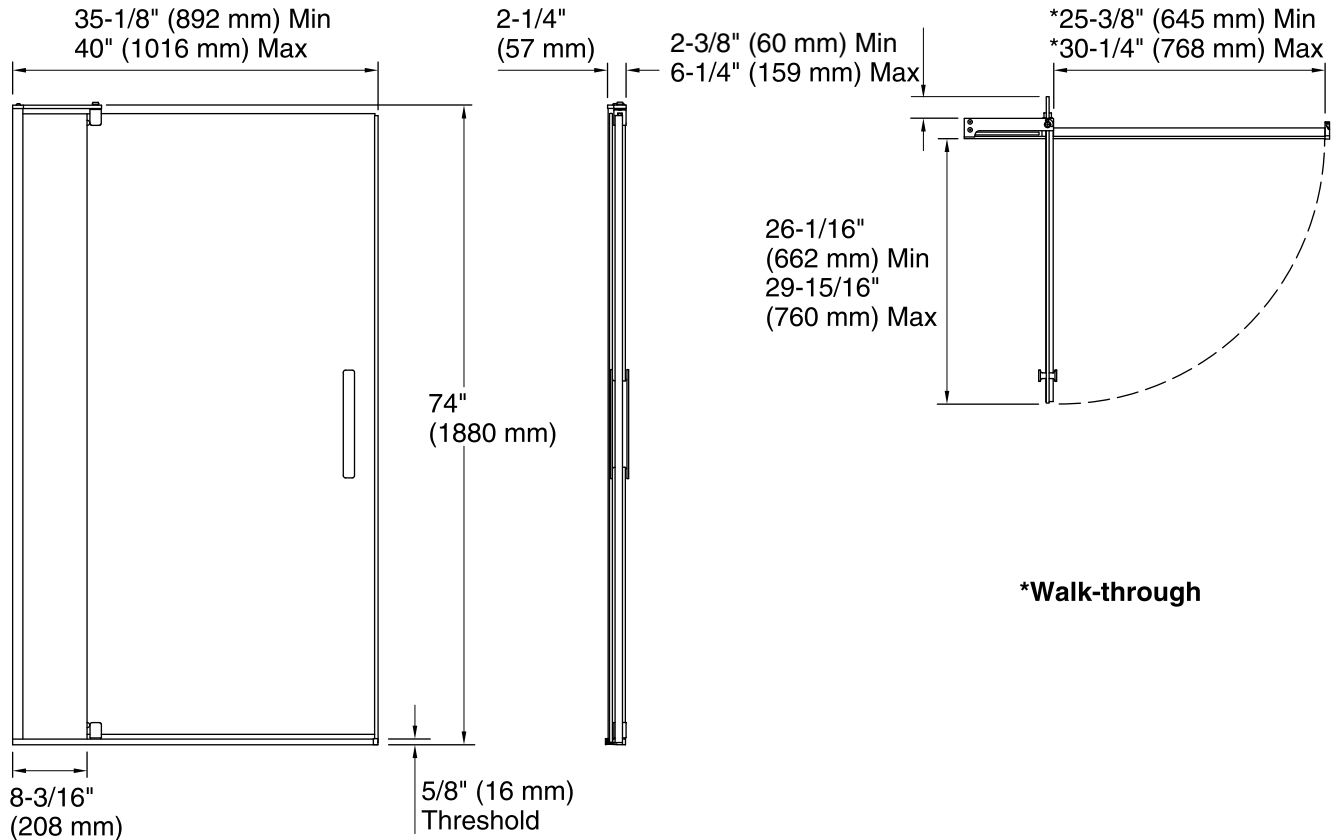

Technology

- Frameless, 5/16-inch-thick Frosted tempered glass.
- Self-closing mechanism offers superior feel and security against water leakage.
- Vertical handle complements the contemporary style.
- Ultra-low threshold creates easy entry and exit to the showering space.
- CleanCoat® nanotechnology helps prevent bacteria, mildew and water stains on your glass, making it easy to clean and looking new.
- Out-of-plumb adjustability for simpler installation.
- Can be installed to open to the left or right.
- Maximum width adjustability.

***Walk-through**

Technical Information

All product dimensions are nominal.

Installation type:	For shower base installation
Opening style:	Pivot
Opening Width - Min:	35-1/8" (892 mm)
Opening Width - Max:	40" (1016 mm)
Walk-through - Min:	25-3/8" (645 mm)
Walk-through - Max:	30-1/4" (768 mm)
Glass thickness:	5/16" (8 mm)
Glass coating:	CleanCoat®

Notes

Install this product according to the installation guide.

Strike jamb is made of clear plastic and may not cover existing shower door holes.

NOTICE: The vertical opening should be a minimum of 78" (2032 mm) to allow clearance for installation.