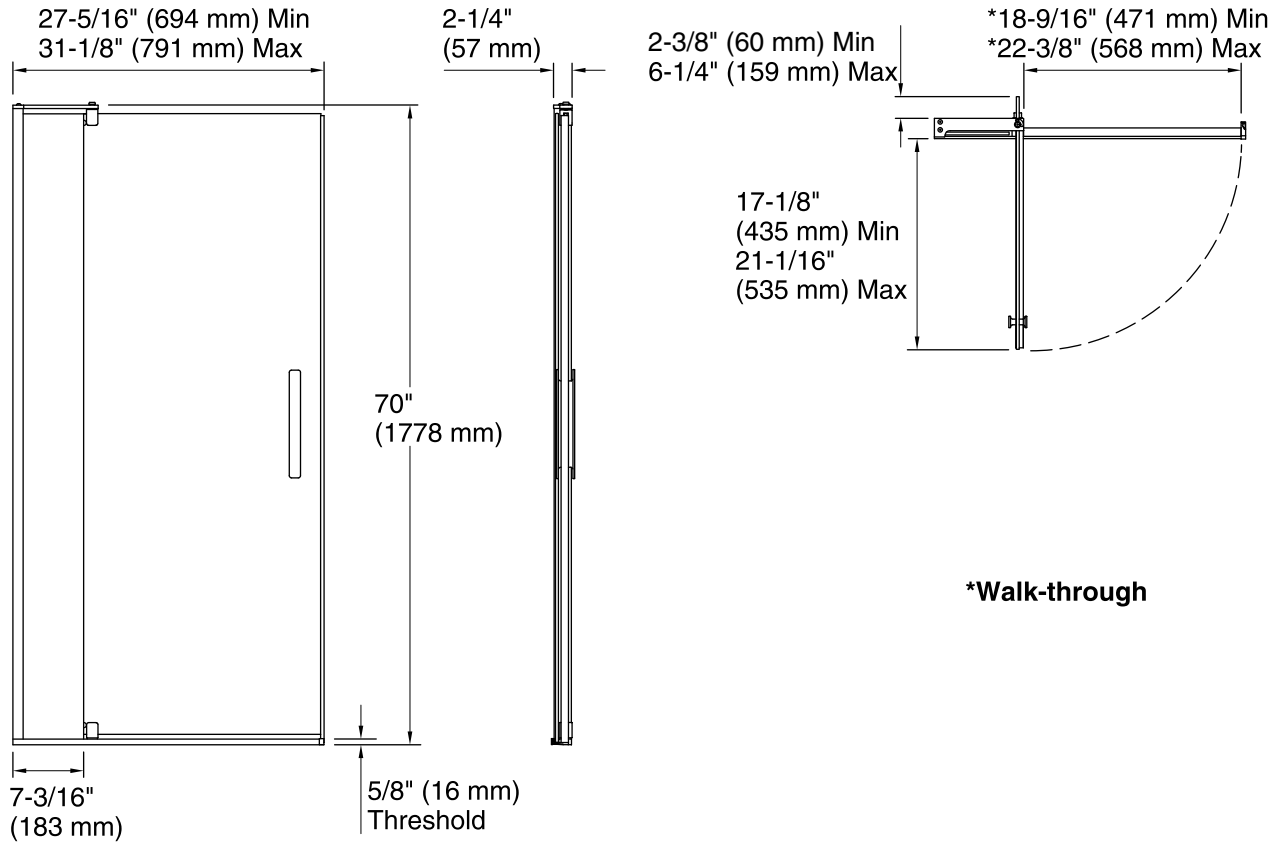

Technology

- Frameless, 5/16-inch-thick Frosted tempered glass.
- Self-closing mechanism offers superior feel and security against water leakage.
- Vertical handle complements the contemporary style.
- Ultra-low threshold creates easy entry and exit to the showering space.
- CleanCoat® nanotechnology helps prevent bacteria, mildew and water stains on your glass, making it easy to clean and looking new.
- Out-of-plumb adjustability for simpler installation.
- Can be installed to open to the left or right.
- Maximum width adjustability.

***Walk-through**

Technical Information

All product dimensions are nominal.

Installation type:	For shower base installation
Opening style:	Pivot
Opening Width - Min:	27-5/16" (694 mm)
Opening Width - Max:	31-1/8" (791 mm)
Walk-through - Min:	18-9/16" (471 mm)
Walk-through - Max:	22-3/8" (568 mm)
Glass thickness:	5/16" (8 mm)
Glass coating:	CleanCoat®

Notes

Install this product according to the installation guide.

Strike jamb is made of clear plastic and may not cover existing shower door holes.

NOTICE: The vertical opening should be a minimum of 74" (1880 mm) to allow clearance for installation.