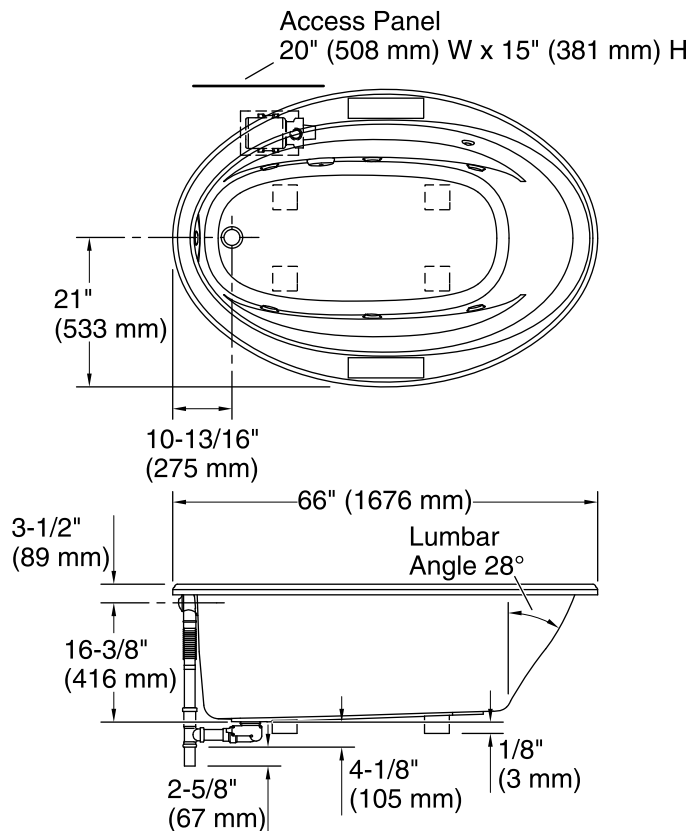

No change in measurements if connected with drain illustrated. (K-37382)

Recommended Faucet Location

Required Electrical Service

Two dedicated circuits required, protected with Class A Ground-Fault Circuit-Interrupter (GFCI). Outside North America, this device may be known as a Residual Current Device (RCD).

Pump: 120 V, 15 A, 60 Hz

Technical Information

All product dimensions are nominal.

Installation:	Drop-in, Under-mount
Drain location:	End
Basin area, bottom:	48-5/8" x 24-1/2" (1235 mm x 622 mm)
Basin area, top:	60" x 32-3/16" (1523 mm x 818 mm)
Minimum floor load:	34 lbs/ft² (166 kg/m²)
Water depth:	14-5/16" (364 mm)
Water capacity:	70 gal (265 L)
Template:	Drop-in, 1233384-7, not required, included
Electrical component rating:	Pump: 120 V, 7.5 A, 60 Hz Heater: 120 V, 12.5 A, 60 Hz, 1500 W
Pump speed:	Single

Notes

Measure your actual product for rough-in details. Install this product according to the installation instructions.

The hot water supply should be 70% of the capacity of the bath or greater. Installations will vary.

Kit is required for under-mount installations (sold separately).

If installing a rim-mount faucet, make sure there is no interference above or below the deck before drilling any holes.