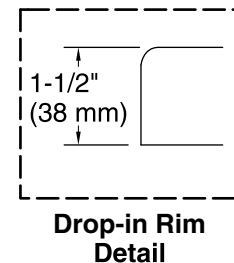

No change in measurements if connected with drain illustrated. (K-37382)

Recommended Faucet Location