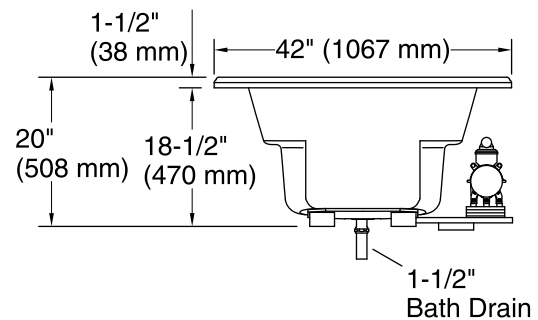

No change in measurements if connected with drain illustrated. (K-37382)

Recommended Faucet Location