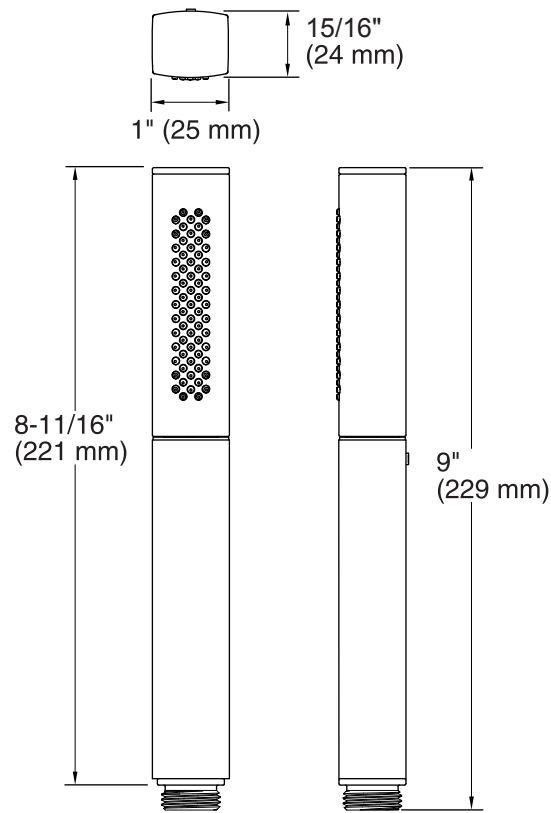

Features

- Adjustable MasterClean™ sprayface rotates to select full-coverage or concentrated massage spray options.
- Sprayface resists hard water buildup and is easy to clean.
- Handshower contains flow-regulating check valve for backflow prevention.
- 2.0 gpm (7.6 l/min) maximum flow rate.
- Requires K-8593 or K-9514 shower hose (sold separately).

Required Products/Accessories

K-8593 72" Shower Hose

K-9514 60" Shower Hose

Codes/Standards

ASME A112.18.1/CSA B125.1

DOE - Energy Policy Act 1992

EPA WaterSense®

KOHLER® Faucet Lifetime Limited Warranty

Technical Information

All product dimensions are nominal.

Handshower:

Rated maximum flow: 2 gal/min (7.6 l/min)

Notes

Install this product according to the installation guide.

Plumbing codes require an atmospheric vacuum breaker (such as Kohler Model K-9660) be installed in-line with handshowers. Please consult with local plumbing officials.

Note: Handshower contains flow regulating check valve for backflow prevention.