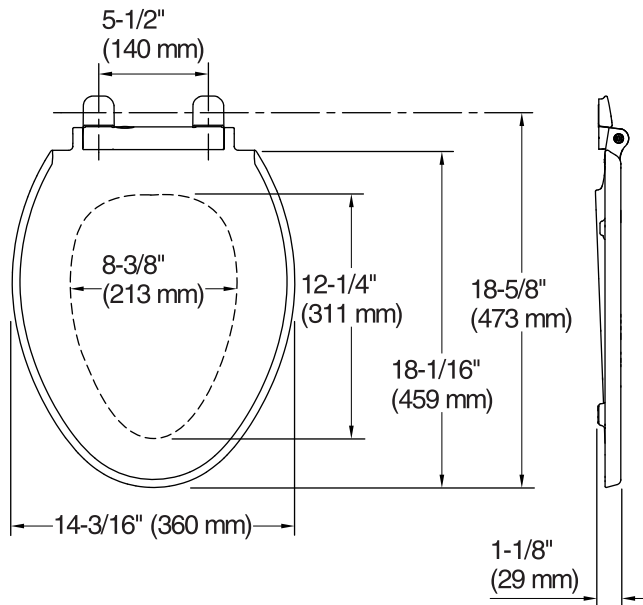

Adult Ring

Technical Information

All product dimensions are nominal.

Seat shape type: Elongated

Seat front type: Closed-front

Seat-mounting holes: 5-1/2" (140 mm)

Notes

Install this product according to the installation guide.

Requires 4 AA batteries (not included).