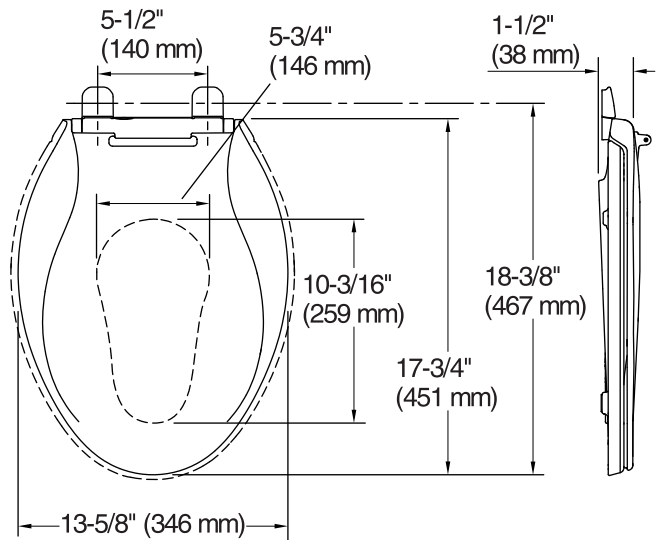

## Available Colors/Finishes

*Color tiles intended for reference only.*

Color	Code	Description
-------	------	-------------

	0	White
	96	Biscuit
	47	Almond

**Adult Ring**

**Child Ring**

### Technical Information

All product dimensions are nominal.

Seat shape type: Elongated

Seat front type: Closed-front

Seat-mounting holes: 5-1/2" (140 mm)