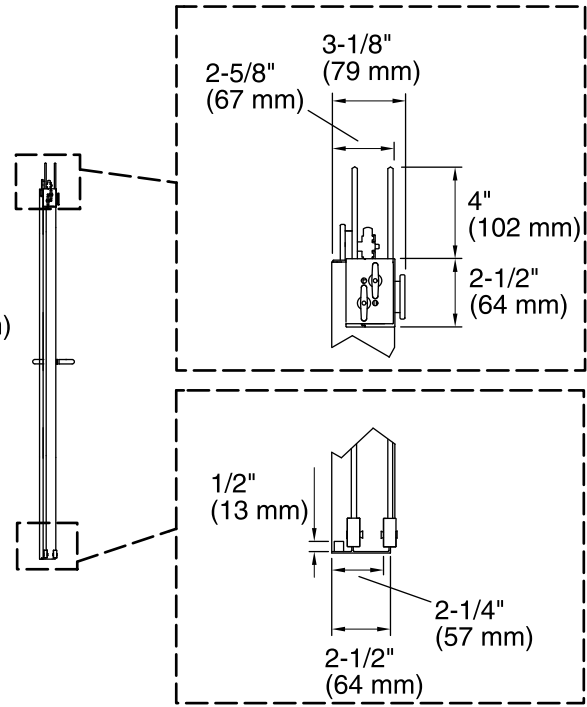

Features

- Gently curved towel bars, inside and outside, provide integrated storage on the door.
- CleanCoat® technology creates a barrier between the water and glass to help keep your shower door looking new.
- Frameless, 1/4" (6 mm) thick Crystal Clear tempered glass door.
- Door tracking system features a hidden, cushioned, center guide for smooth, quiet sliding action.
- Innovative roller design simplifies installation and provides out-of-plumb adjustability.
- Frameless design emphasizes glass and creates a sleek, minimalist look.
- Smooth, easy-to-clean wall jambs.

*** Walk-Through**

Technical Information

All product dimensions are nominal.

- Installation type: For bath installation
- Opening style: Sliding/Bypass
- Opening Width - Min: 56-5/8" (1438 mm)
- Opening Width - Max: 59-5/8" (1514 mm)
- Walk-through - Min: 24-9/16" (624 mm)
- Walk-through - Max: 27-9/16" (700 mm)
- Glass thickness: 5/16" (8 mm)
- Glass coating: CleanCoat®

Notes

Install this product according to the installation guide.

The vertical opening should be a minimum of 64-1/2" (1638 mm) to allow for installation clearance.