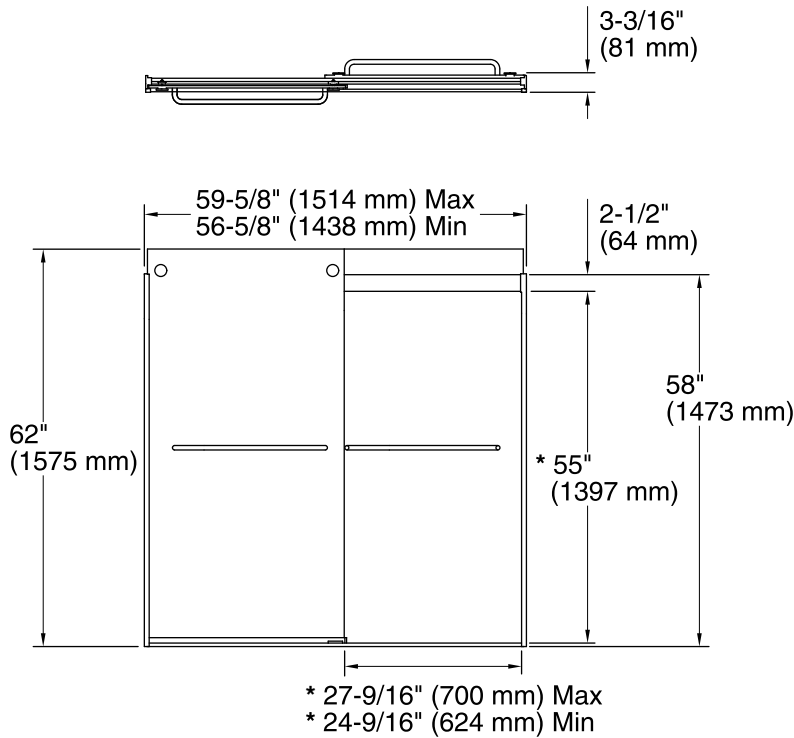

Features

- Gently curved towel bars, inside and outside, provide integrated storage on the door.
- CleanCoat® technology creates a barrier between the water and glass to help keep your shower door looking new.
- Frameless, 1/4" (6 mm) thick Crystal Clear tempered glass door.
- Door tracking system features a hidden, cushioned, center guide for smooth, quiet sliding action.
- Innovative roller design simplifies installation and provides out-of-plumb adjustability.
- Frameless design emphasizes glass and creates a sleek, minimalist look.
- Smooth, easy-to-clean wall jambs.

*** Walk-Through**

Technical Information

All product dimensions are nominal.

- Installation type: For bath installation
- Opening style: Sliding/Bypass
- Opening Width - Min: 56-5/8" (1438 mm)
- Opening Width - Max: 59-5/8" (1514 mm)
- Walk-through - Min: 24-9/16" (624 mm)
- Walk-through - Max: 27-9/16" (700 mm)
- Glass thickness: 5/16" (8 mm)
- Glass coating: CleanCoat®

Notes

Install this product according to the installation guide.

The vertical opening should be a minimum of 64-1/2" (1638 mm) to allow for installation clearance.