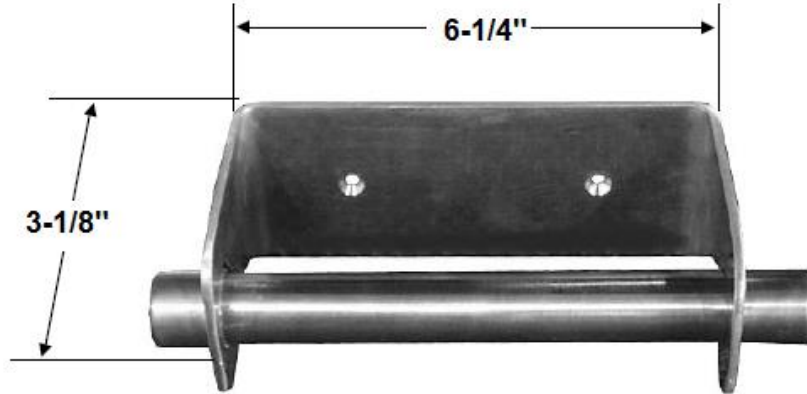

PRODUCT SPECIFICATIONS

Waterbridge Toilet Paper Holder
WB-ACC-TP-1

Sept 2013

- Plated mounting screws included
- Custom finishes available
