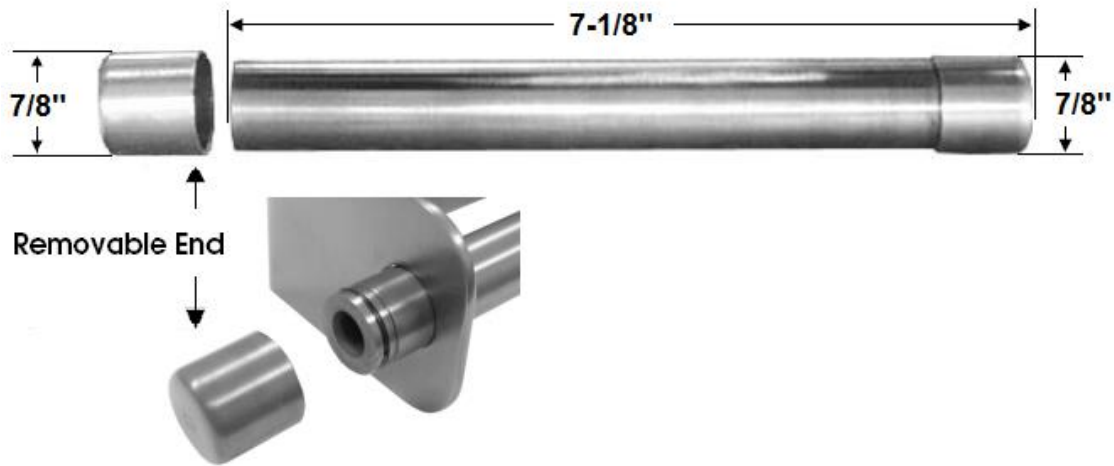

PRODUCT SPECIFICATIONS

Waterbridge Toilet Paper Holder
WB-ACC-TP-1

Sept 2013

- Plated mounting screws included
- Custom finishes available
