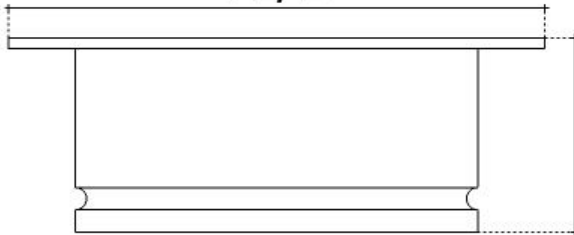

PS	Polished Smooth Stainless Steel
	SS	Satin Smooth Stainless Steel
	PH	Polished Hammered Stainless Steel
	SH	Satin Hammered Stainless Steel

4 1/2"