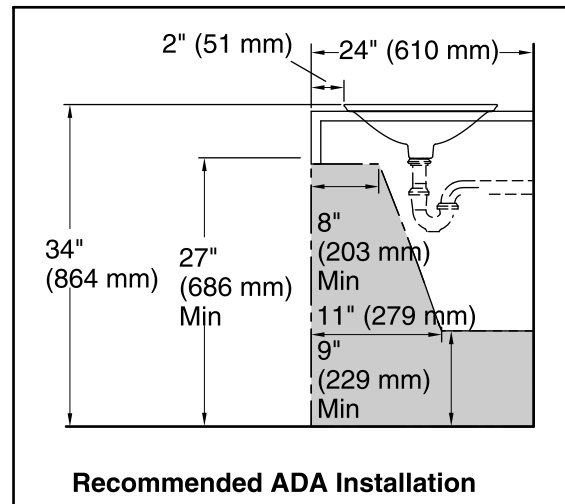

Recommended ADA Installation

Technical Information

All product dimensions are nominal.

Bowl configuration: Single

Installation: Drop-in, Vessel

Bowl area (Only): Diameter: 17-11/16" (449 mm)

Bowl depth: 4" (102 mm)

Water depth: 4" (102 mm)

Template: 1242827, required, included

Notes

Install this product according to the installation instructions.

NOTICE: Countertop manufacturer or cutter must use the cut-out template provided with the product, or a current one provided by Kohler Co. (call 1-800-4-KOHLER). Kohler Co. is not responsible for cutout errors when the incorrect cut-out template is used.

ADA, CSA B651 compliant when installed to the specific requirements of these regulations.