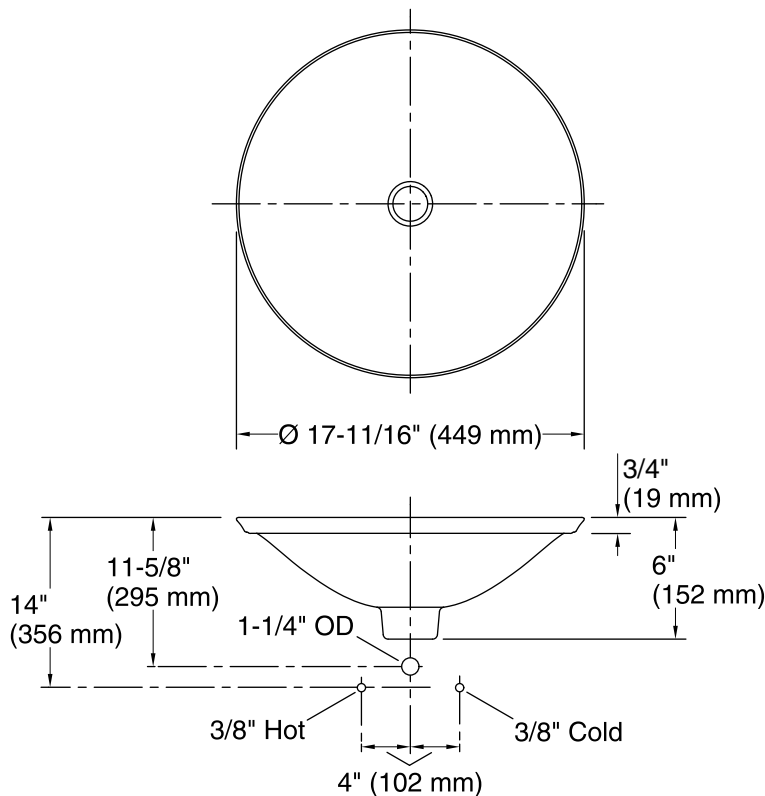

Standard Installation