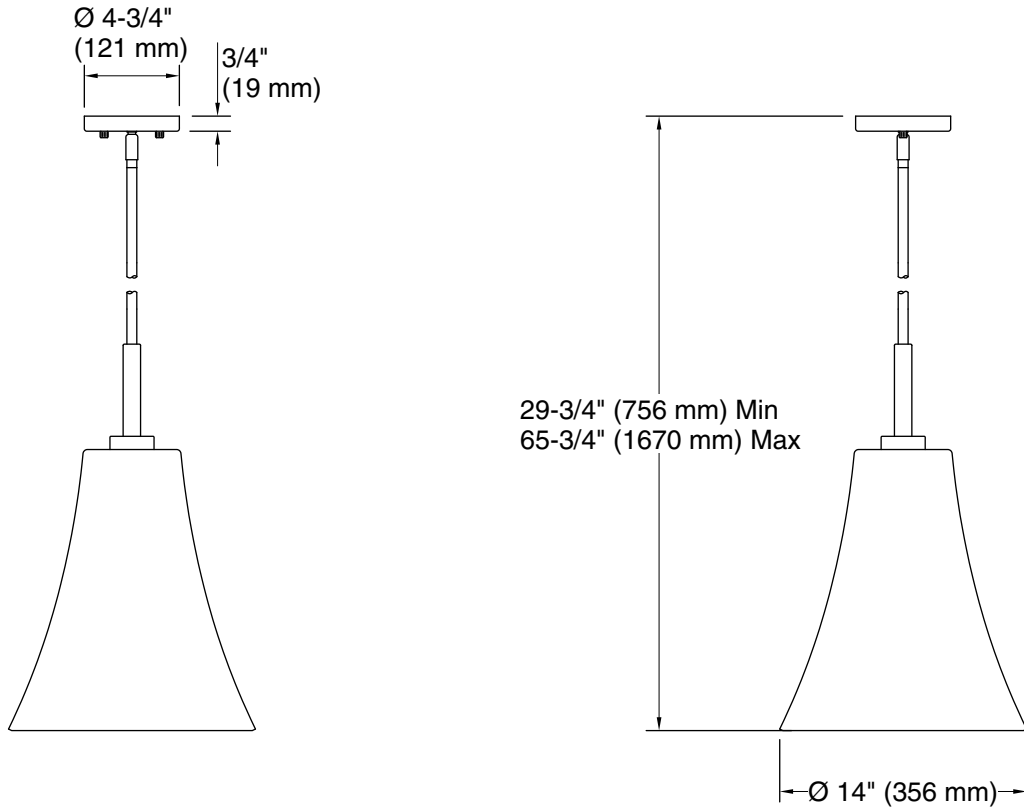

Required Electrical Service

One dedicated circuit required.

120 V, 60 Hz

Technical Information

All product dimensions are nominal.

Installation Type:	Ceiling-mount
Material:	Steel, Glass, Aluminum, Brass
Number of Lights:	1
Lighting Type:	Socket-based
Socket Type:	E-26 Medium
Number of Shades:	1
Shade Type:	Seeded Glass
Hanging Type:	Downrod
Downrod Detail:	1 x 6" (152 mm), 3 x 12" (305 mm)
Height:	29-13/16" (757 mm) - 65-13/16" (1671 mm)