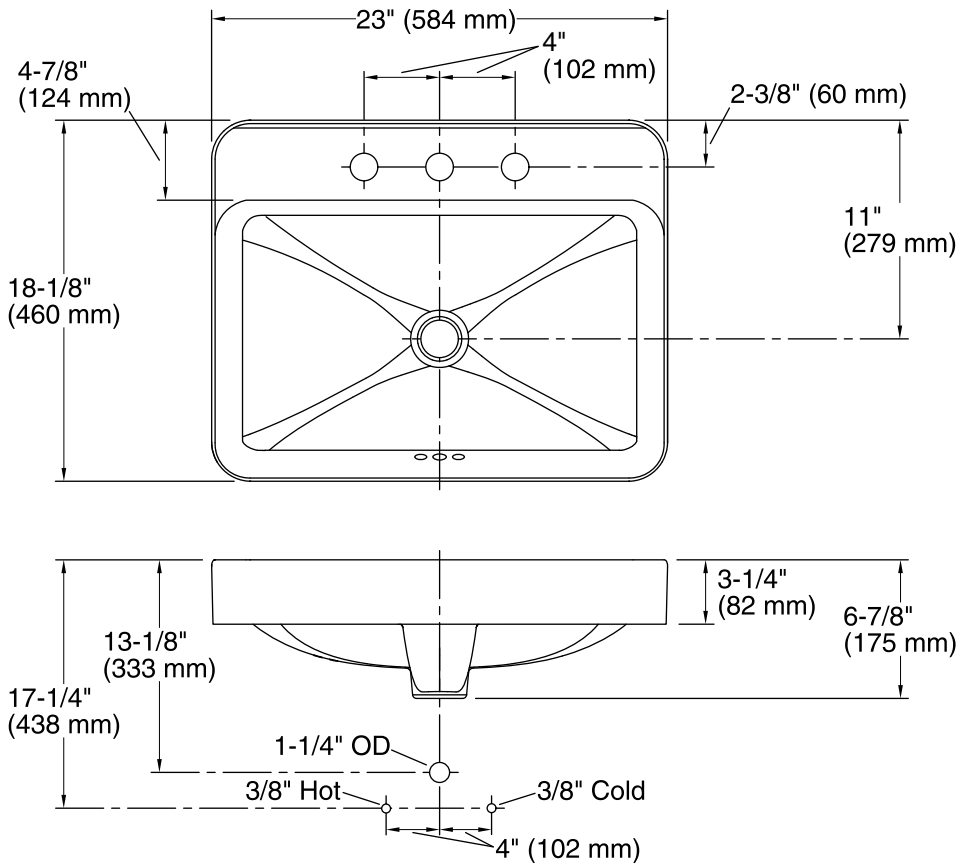

Vox® Rectangle

Above-counter Bathroom Sink
K-2660-8

Features

- 8-inch center faucet holes.

Material

- Vitreous china.

Installation

- Drop-in or vessel.

Color	Code	Description
	0	White
	96	Biscuit
	47	Almond
	95	Ice™ Grey
	7	Black Black™

Technical Information

All product dimensions are nominal.

Bowl configuration:	Single
Installation:	Drop-in, Vessel
Bowl area (Only):	Length: 22" (559 mm) Width: 13-1/4" (337 mm) Water depth: 3-3/4" (95 mm)
Number of deck holes:	3
Faucet hole spacing:	8" (203 mm)
Faucet hole(s):	1-3/8" (35 mm)
Drain hole:	1-3/8" (35 mm)
Template:	1144641-7, required, included