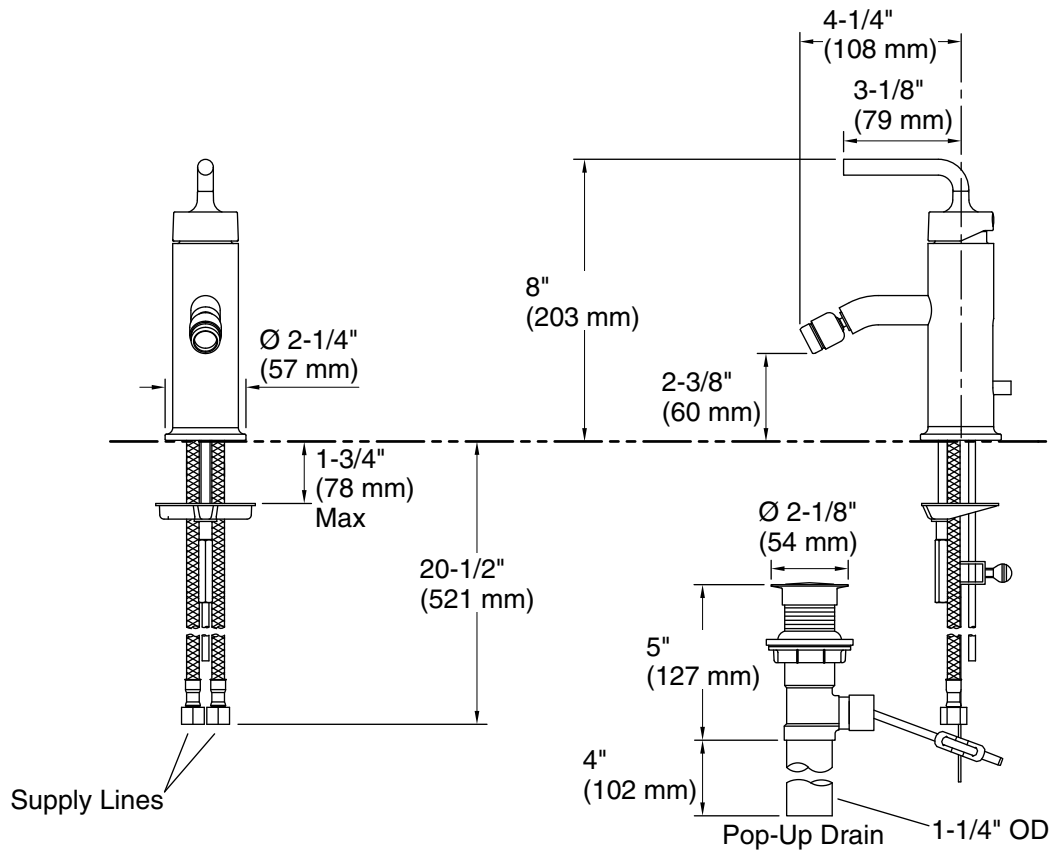

Features

- One-piece, self-contained ceramic disc valve allows both volume and temperature control.
- Temperature memory allows faucet to be turned on and off at any temperature setting.
- High-temperature limit setting for added safety.
- Available with straight handle.
- Flexible connections for easy installation.
- Pop-up drain with lift rod and tailpiece.
- 4-1/4" (108 mm) swivel spray spout.

Material

- Brass construction.

Installation

- Single-hole mounting.

Codes/Standards

ASME A112.18.1/CSA B125.1

KOHLER® Faucet Lifetime Limited Warranty

See website for detailed warranty information.

Technical Information

All product dimensions are nominal.

Notes

Install this product according to the installation instructions.