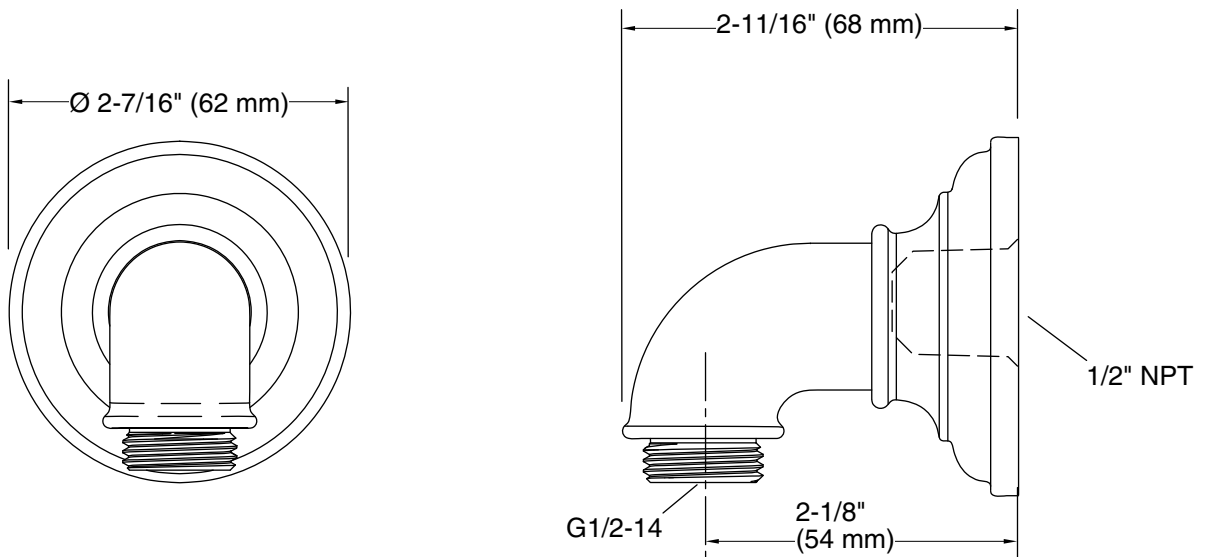

Installation Notes

Install this product according to the installation guide.

Product Diagram