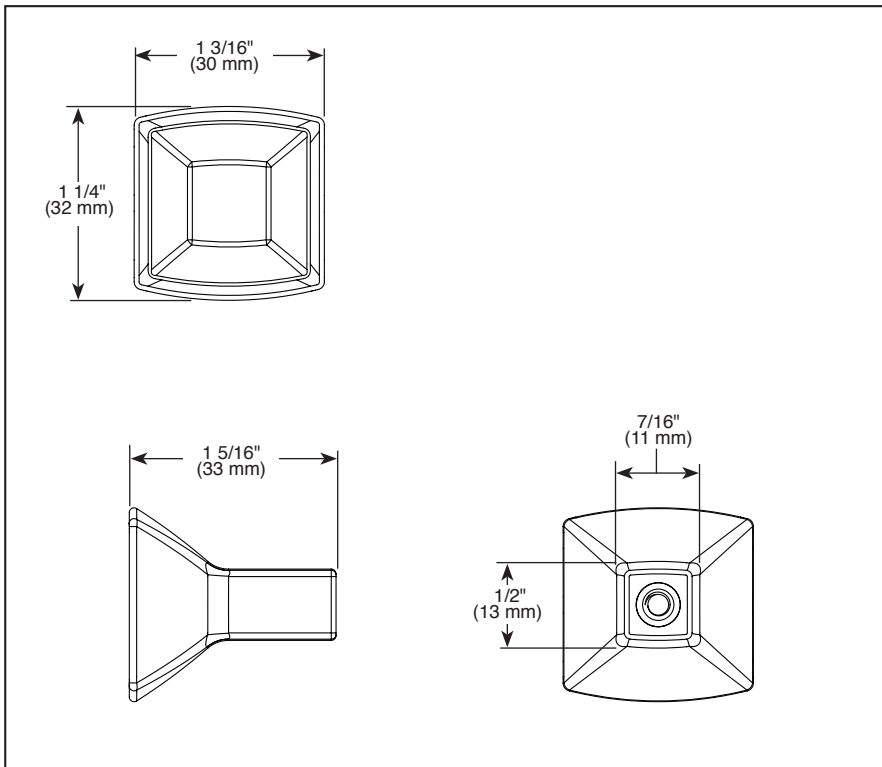

BRIZO®

ACCESSORIES

- Vettis™ Bath Collection
- Drawer Knob

699288▲

Submitted Model No.: _____

Specific Features: _____

STANDARD SPECIFICATIONS:

- Mounting hardware (8-32 UNC screw) included with product
- All metal construction
- Finishes match full Vettis™ suite

WARRANTY

- Lifetime limited warranty on parts (other than electronic parts and batteries) and finishes; or, for commercial users, for 5 years from date of purchase.
- 5 year limited warranty on electronic parts (other than batteries); or, for commercial users, for 1 year from the date of purchase. No warranty is provided on batteries.

▲ Designate proper finish suffix