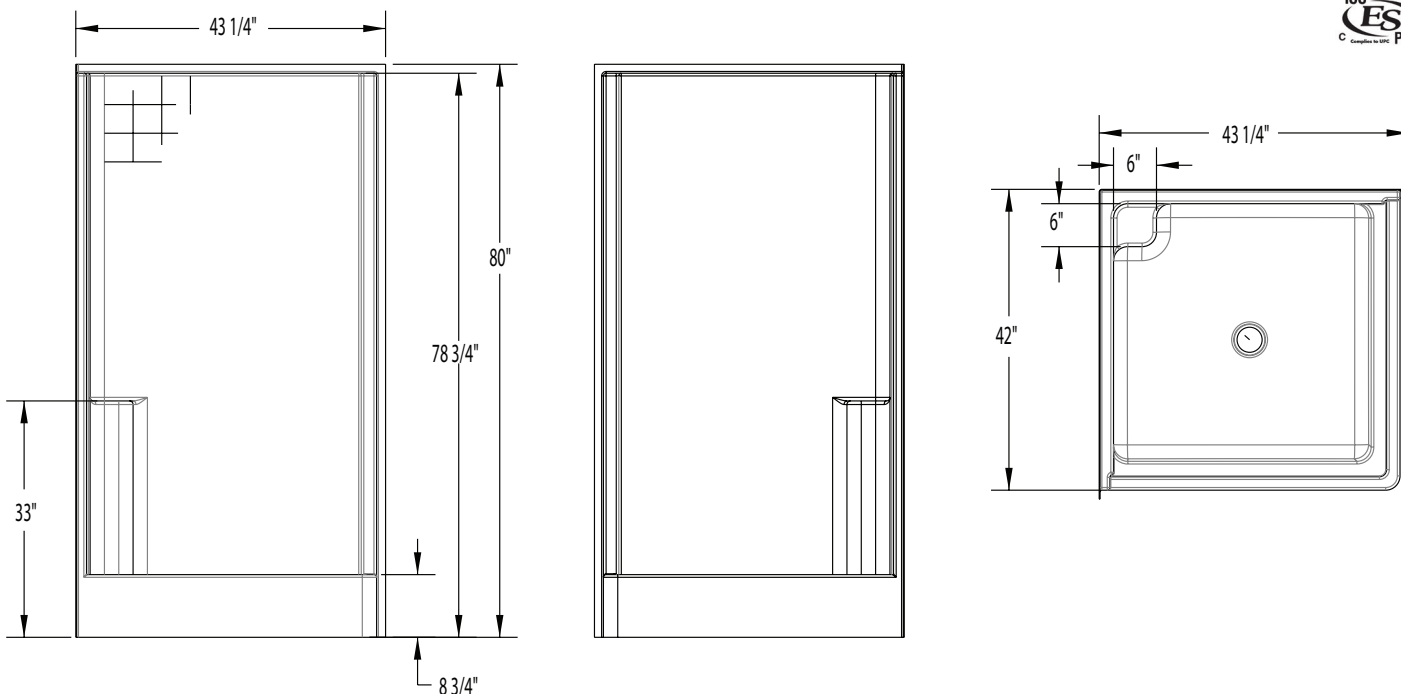

1422C

42 x 42 x 78 3/4 inches